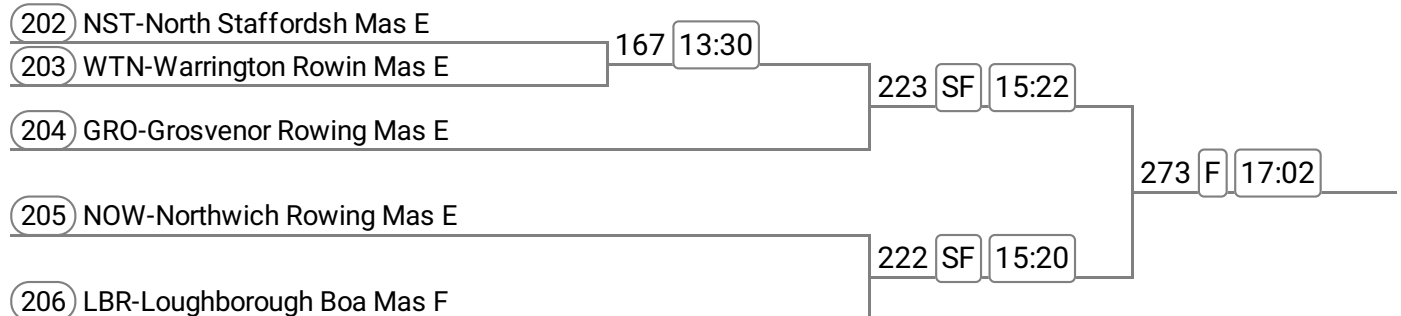

Event: 60 - W J15 4x+ PLATE

Sponsored by RBC Brewin Dolphin

Event: 61 - Op MasB/C/D 4x-

Sponsored by PCB Solicitors

Division: Afternoon

Event: 62 - Op MasE/F 4x-

Sponsored by ColourMart Software

Event: 63 - Op J17 4x-