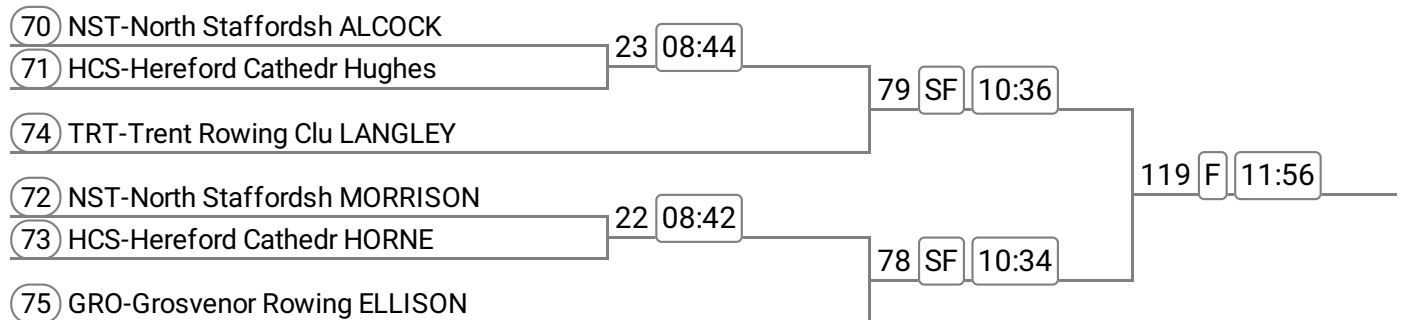

Event: 23 - Op J14 2x

Sponsored by Cophorne Vets