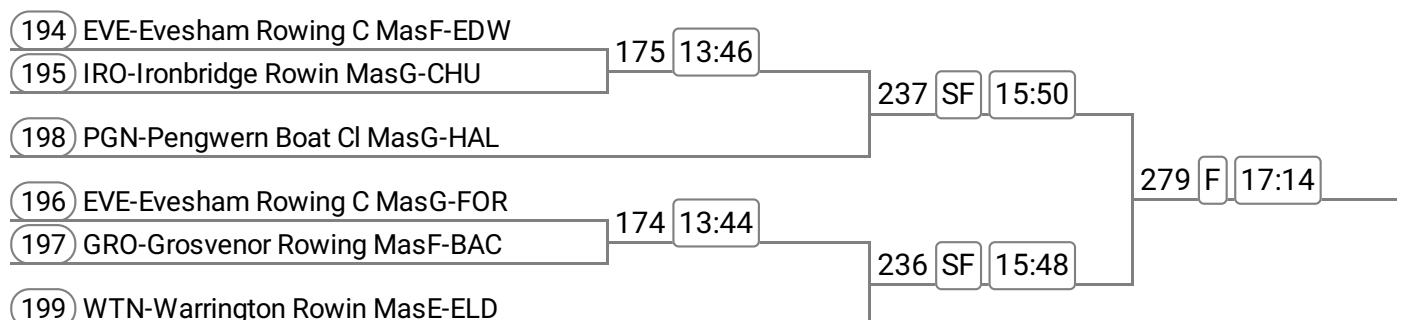

Event: 51 - Op MasE/F/G 4+

Sponsored by Carbon Earth Compost