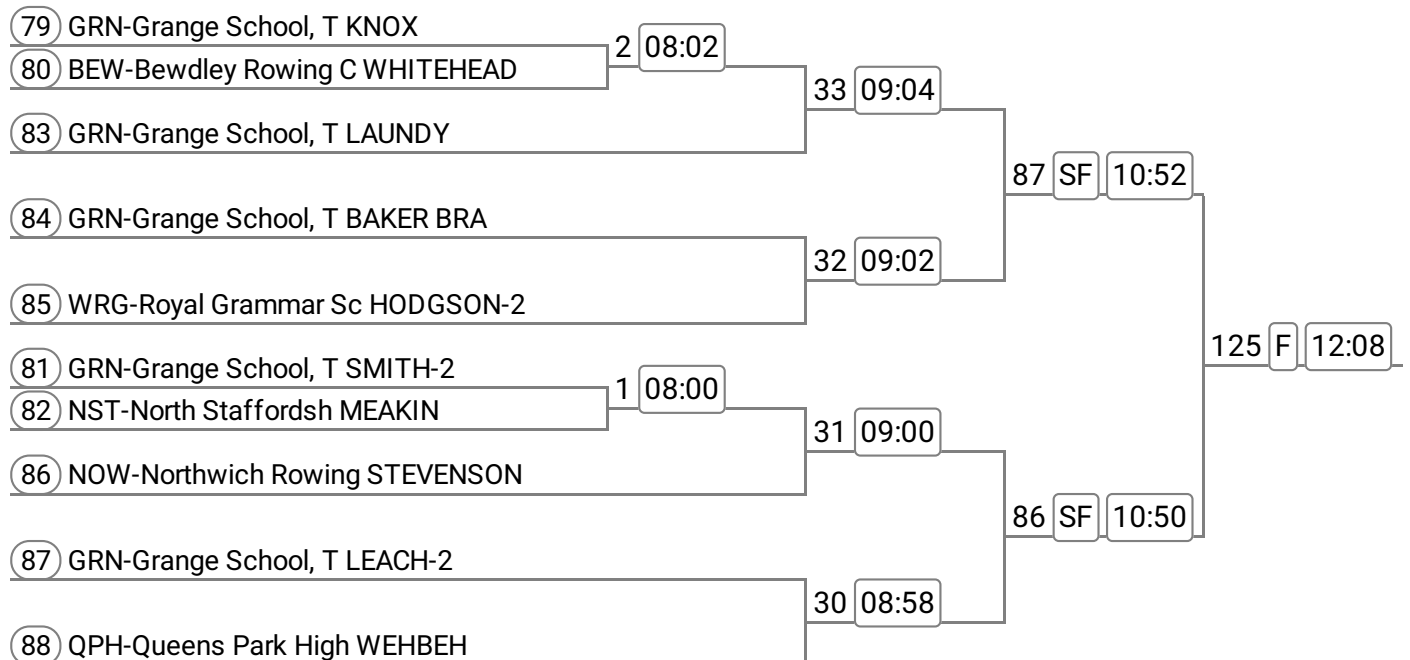

Event: 27 - W J16 2x

Sponsored by PCB Solicitors