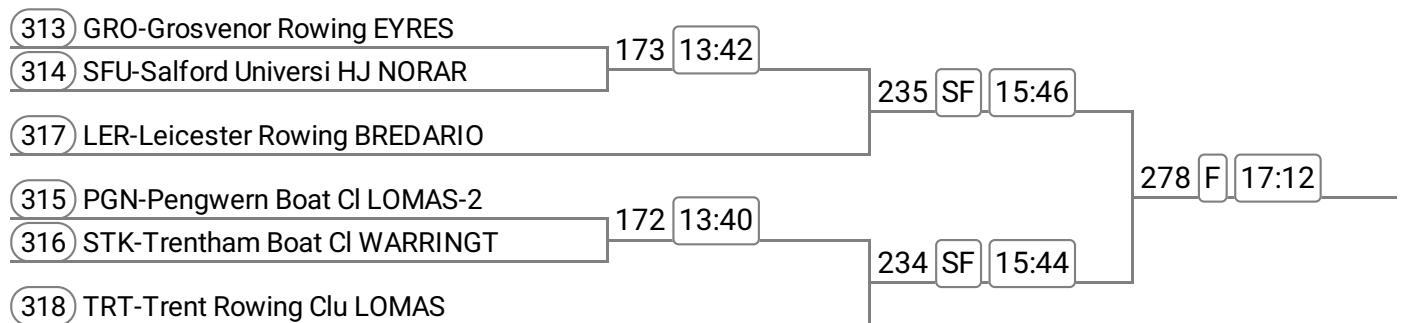

Event: 67 - Op J16 2-

Sponsored by Carbon Earth Compost

Event: 68 - W J17 2-

Sponsored by West Pennine Trucks

Event: 69 - Op 2x

Sponsored by Tanners Wine

Event: 70 - Op J18 2x

Sponsored by Hazles Farm Childcare