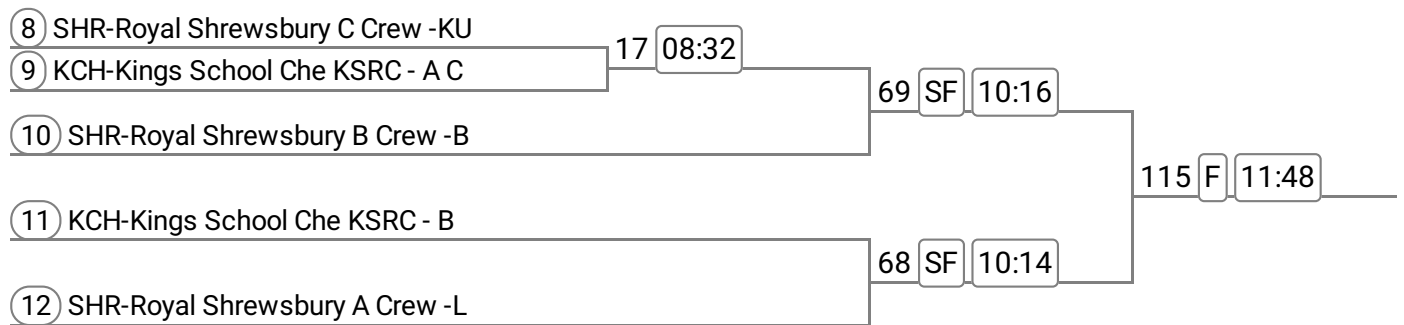

Division: Morning

Event: 1 - Op MasD/E 8+

Sponsored by Hazles Farm Childcare

Event: 2 - Op MasF/G 8+

Sponsored by Tanners Wine

Event: 3 - Op J15 8+

Sponsored by Dave Mellor Cycles

Event: 4 - J15 8+ RSSBC & KSCBC