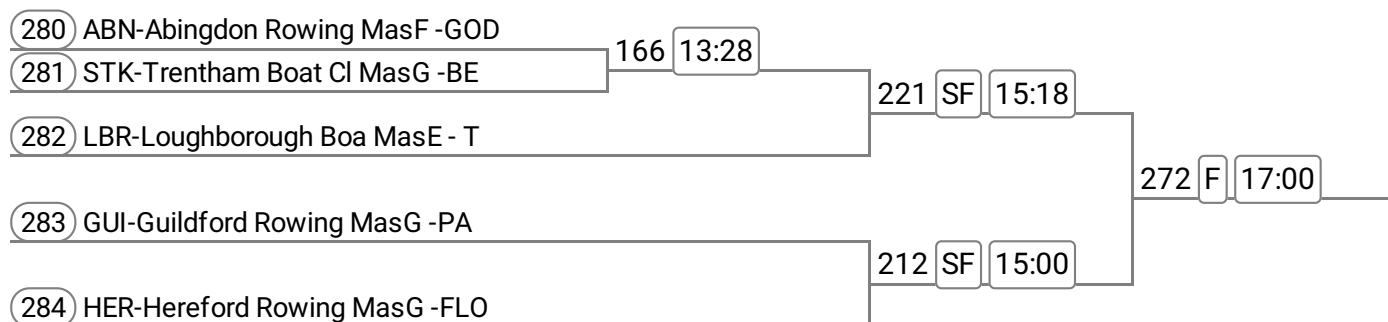

Event: 75 - Op MasE/F/G 1x

Sponsored by Shrewsbury Optometry