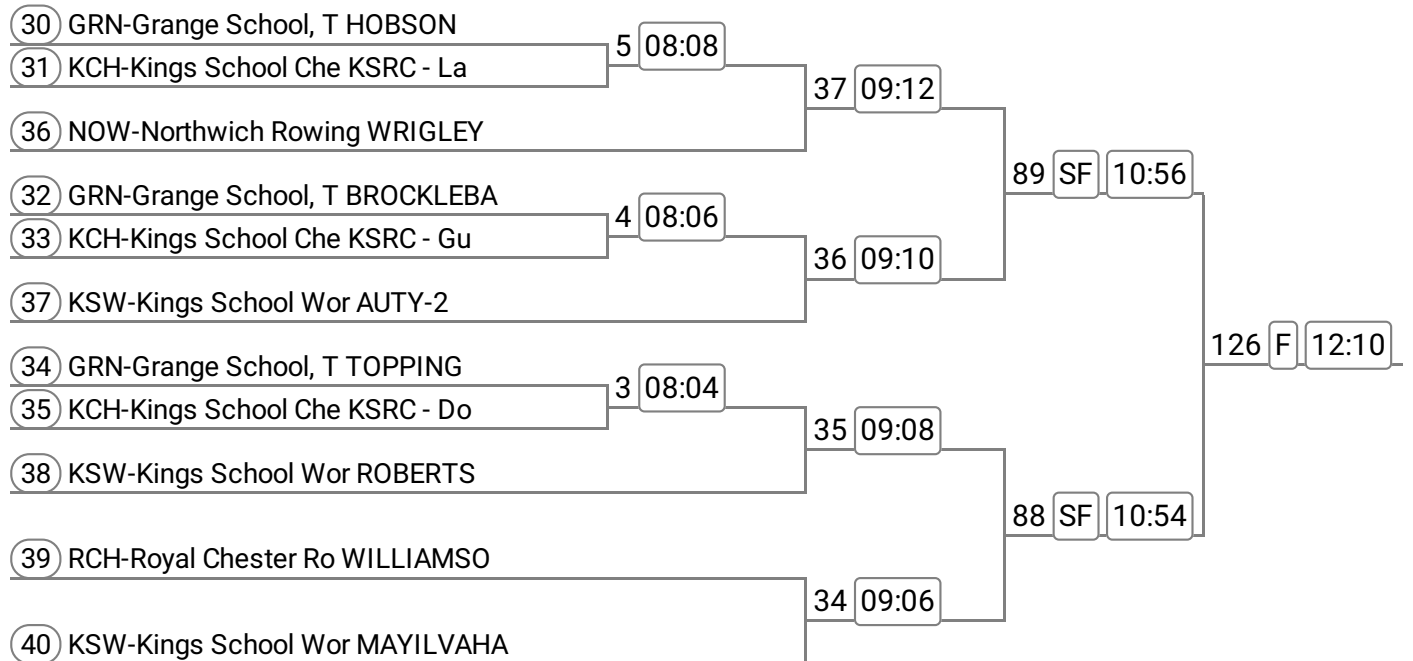

Event: 12 - Op J15 4x+

Sponsored by Fodens Solicitors