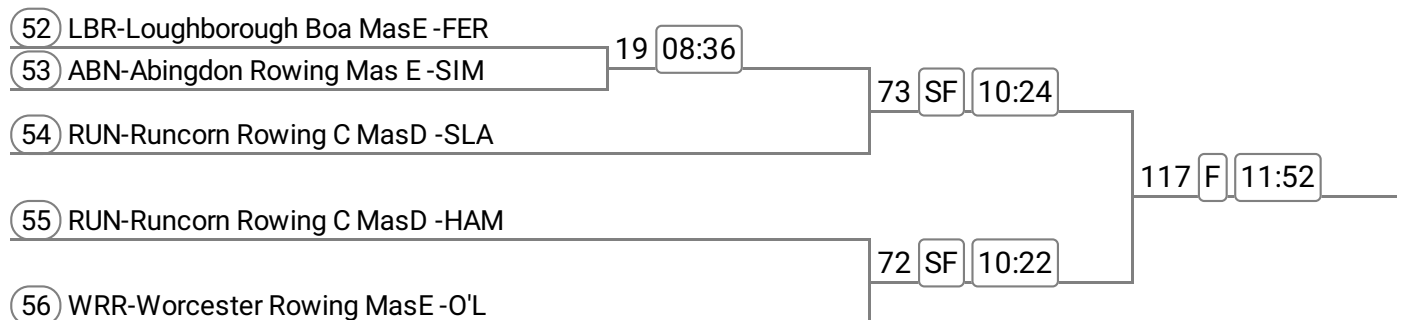

Sponsored by Shropshire Festivals

Event: 19 - W 2-

Sponsored by Wenlock Water

Event: 20 - Op MasD/E 2x

Sponsored by Dyke Yaxley Chartered Accountants

Division: Morning

Event: 21 - Op J17 2x

Sponsored by T C Homes