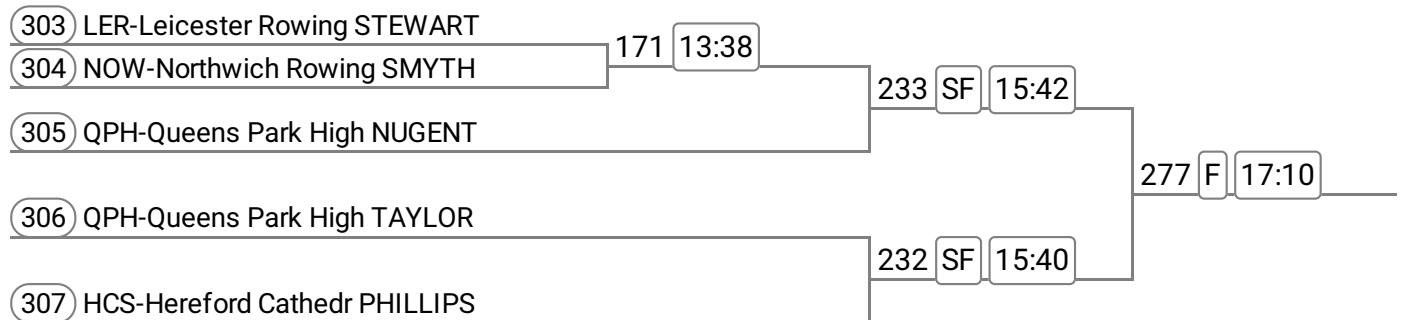

Division: Afternoon

Event: 78 - Op J15 1x

Sponsored by Carbon Earth Compost

Event: 79 - W J18 1x

Sponsored by Alpha Chartered Surveyors

Event: 80 - W J16 1x

Sponsored by T C Homes