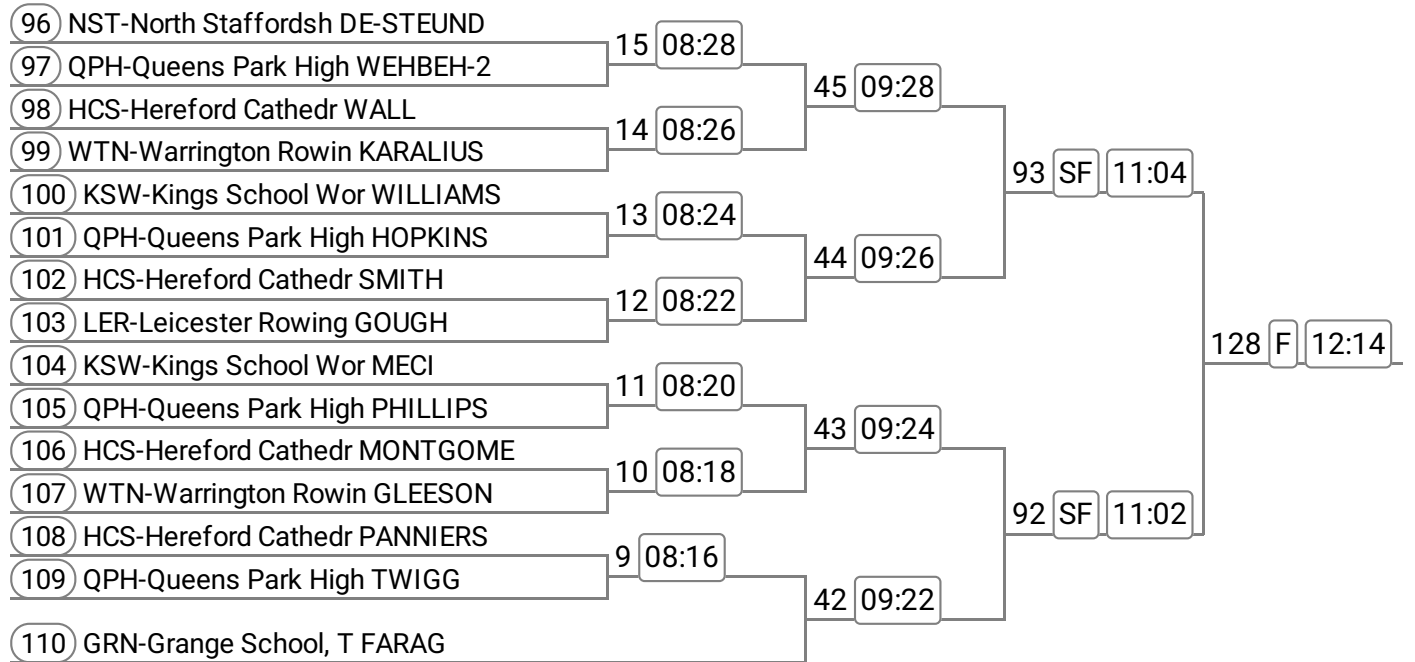

Sponsored by New Era Printing

93	GRO-Grosvenor Rowing CRAWFORD	50	SF	09:38	107	F	11:32
94	GRN-Grange School, T THOMPSON						
95	NST-North Staffordsh WESTON						

Division: Morning

Event: 32 - W J15 1x

Sponsored by Carbon Earth Compost