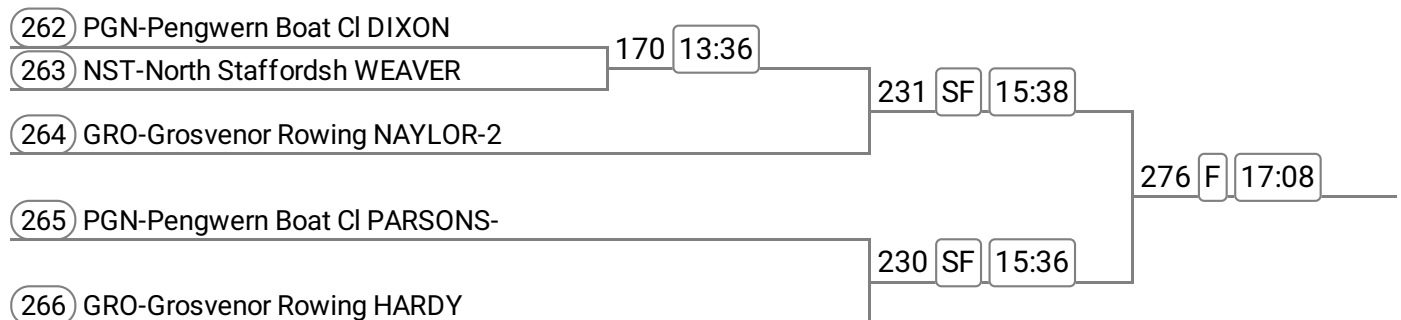

Division: Afternoon

Event: 71 - Op J16 2x

Sponsored by Harding PR

Event: 72 - W J17 2x

Sponsored by Wace Morgan Solicitors

Event: 73 - W J15 2x

Sponsored by PCB Solicitors

Division: Afternoon