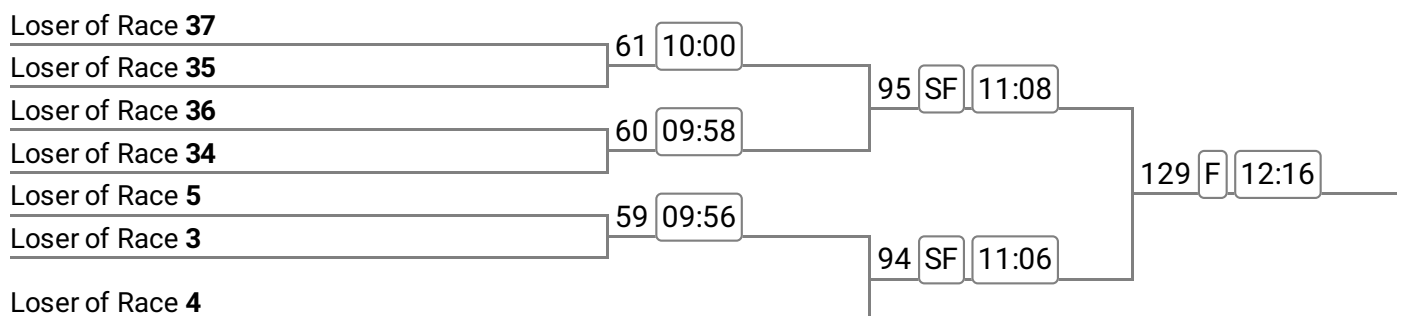

Sponsored by ColourMart Software

Event: 12 - Op J15 4x+

Sponsored by Fodens Solicitors

Event: 13 - Op J15 4x+ PLATE

Sponsored by Fodens Solicitors

Division: Morning

Event: 14 - W J14 4x+

Sponsored by RBC Brewin Dolphin