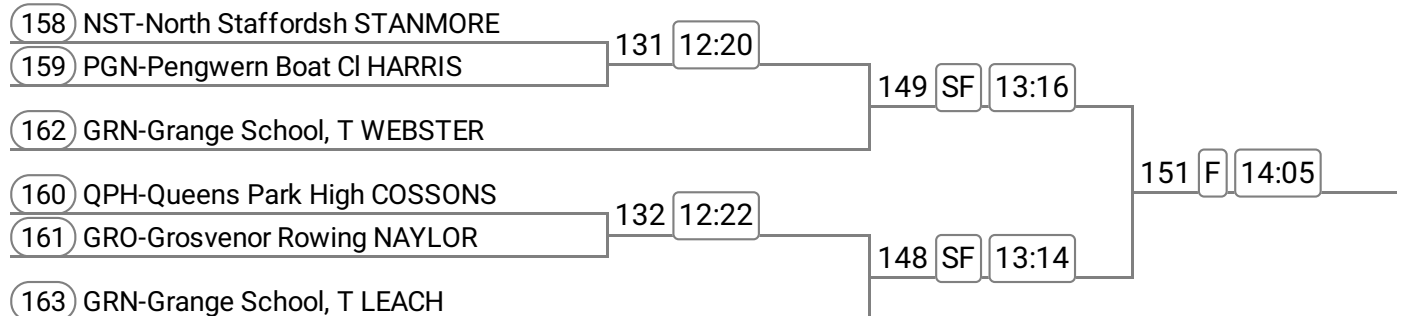

Division: Midday

Event: 39 - W J17 4x-

Sponsored by ColourMart Software