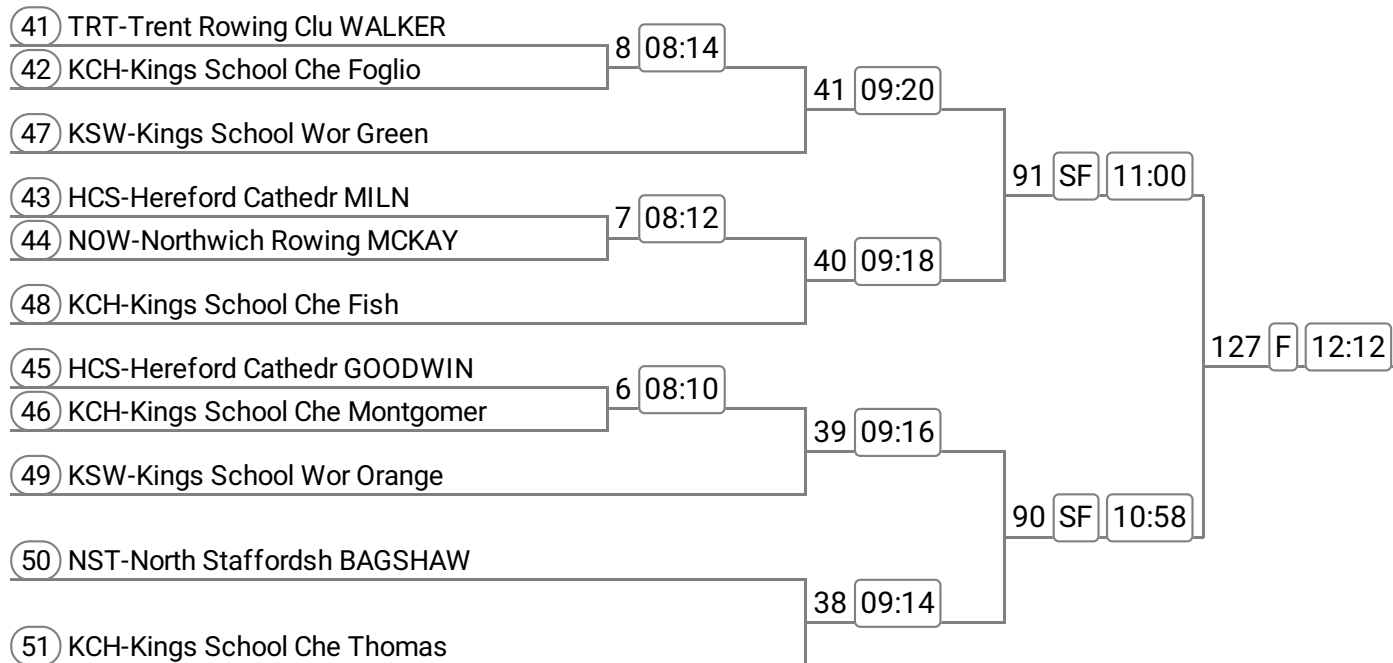

Sponsored by ColourMart Software

Event: 12 - Op J15 4x+

Sponsored by Fodens Solicitors

Event: 13 - Op J15 4x+ PLATE

Sponsored by Fodens Solicitors

Division: Morning

Event: 14 - W J14 4x+

Sponsored by RBC Brewin Dolphin