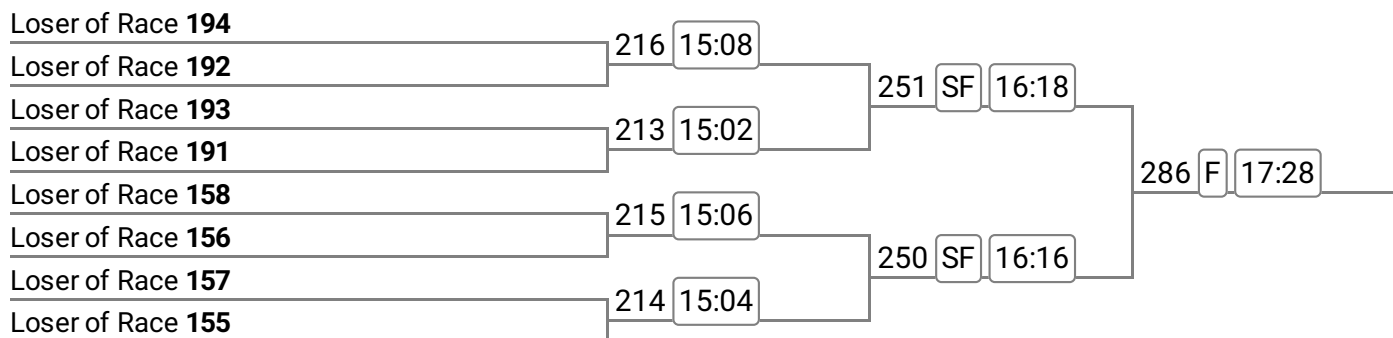

Division: Afternoon

Event: 57 - Op J14 4x+

Sponsored by Fodens Solicitors

Event: 58 - Op J14 4x+ PLATE

Sponsored by Fodens Solicitors

Division: Afternoon

Event: 59 - W J15 4x+

Sponsored by RBC Brewin Dolphin