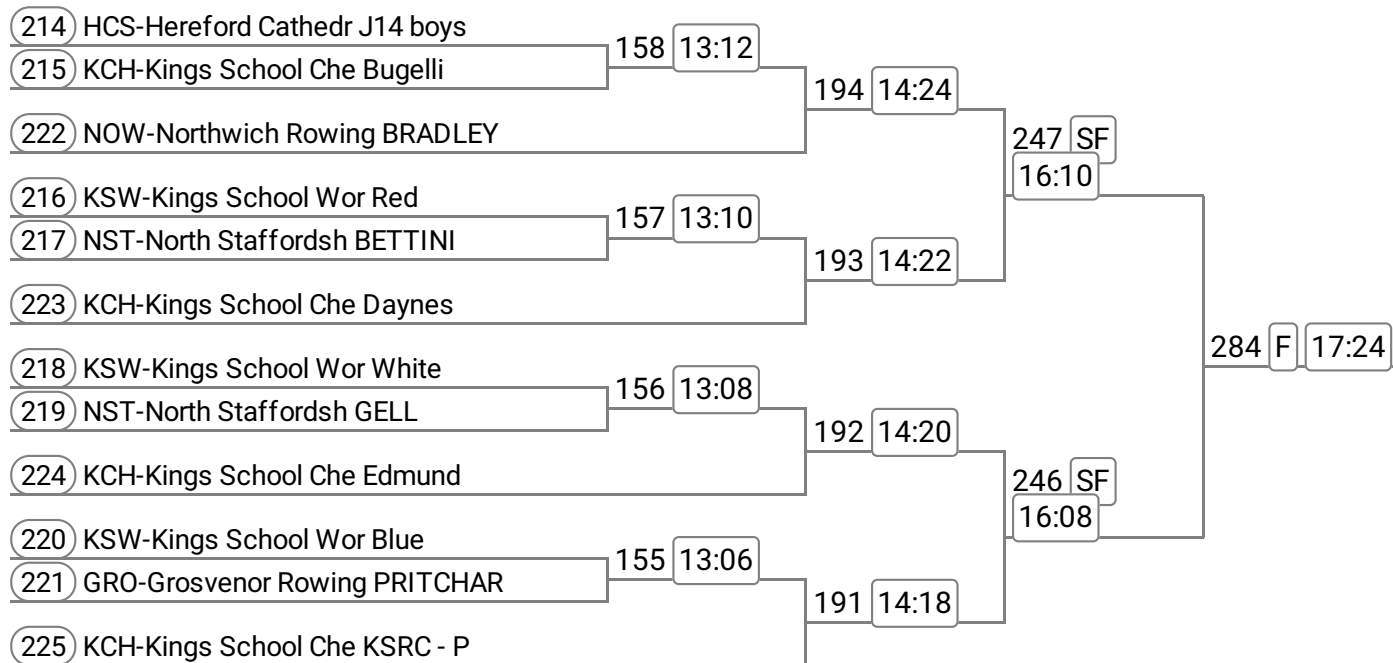

Division: Afternoon

Event: 57 - Op J14 4x+

Sponsored by Fodens Solicitors