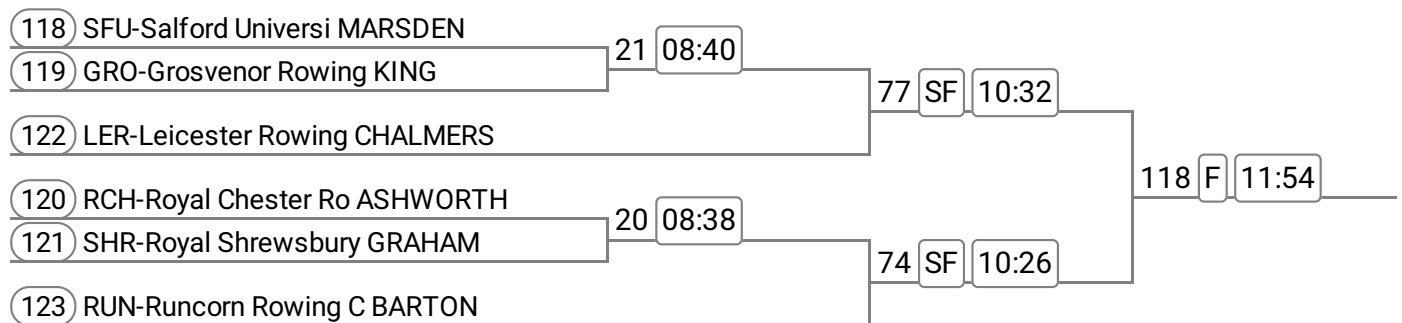

Event: 8 - Op 4+

Sponsored by PCB Solicitors