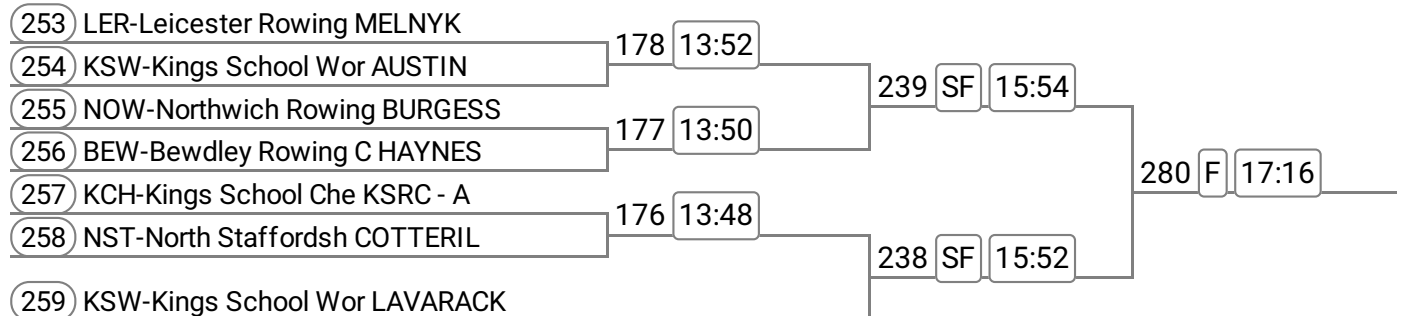

Division: Afternoon

Event: 71 - Op J16 2x

Sponsored by Harding PR