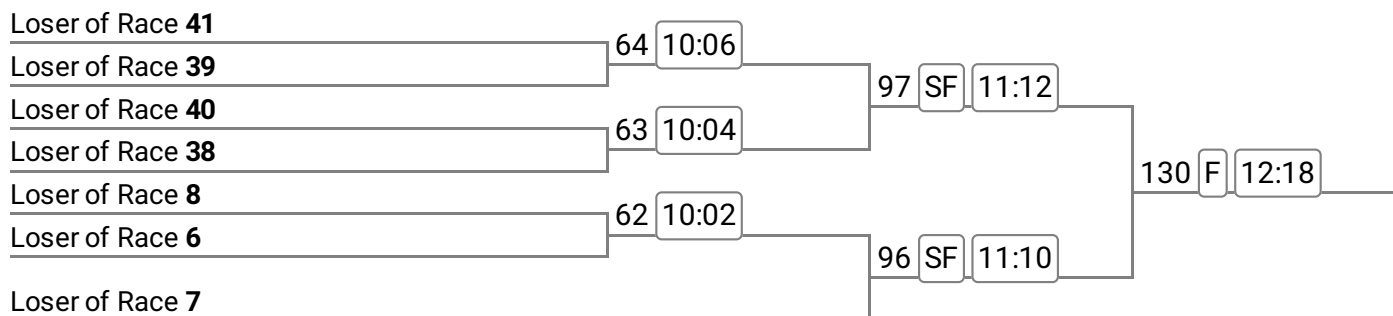

Event: 15 - W J14 4x+ PLATE

Sponsored by RBC Brewin Dolphin