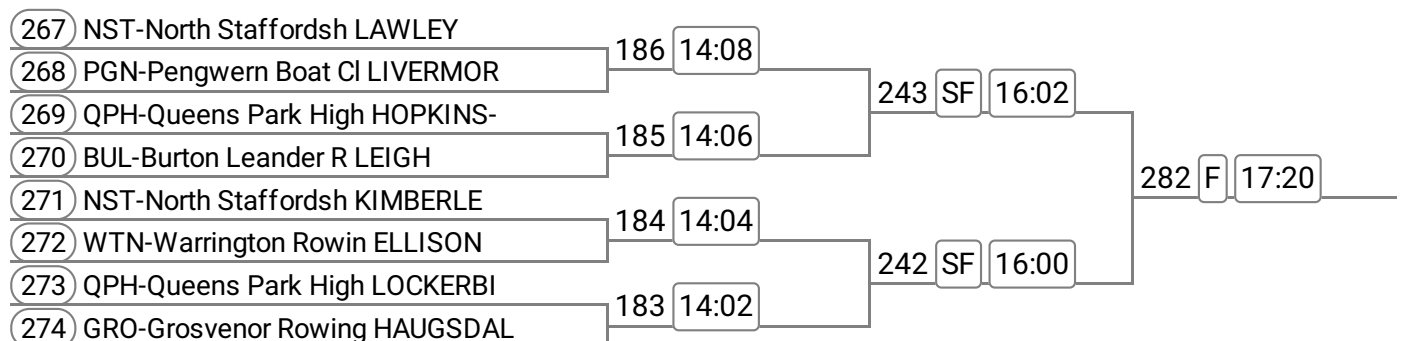

Division: Afternoon

Event: 71 - Op J16 2x

Sponsored by Harding PR

Event: 72 - W J17 2x

Sponsored by Wace Morgan Solicitors

Event: 73 - W J15 2x

Sponsored by PCB Solicitors

Division: Afternoon