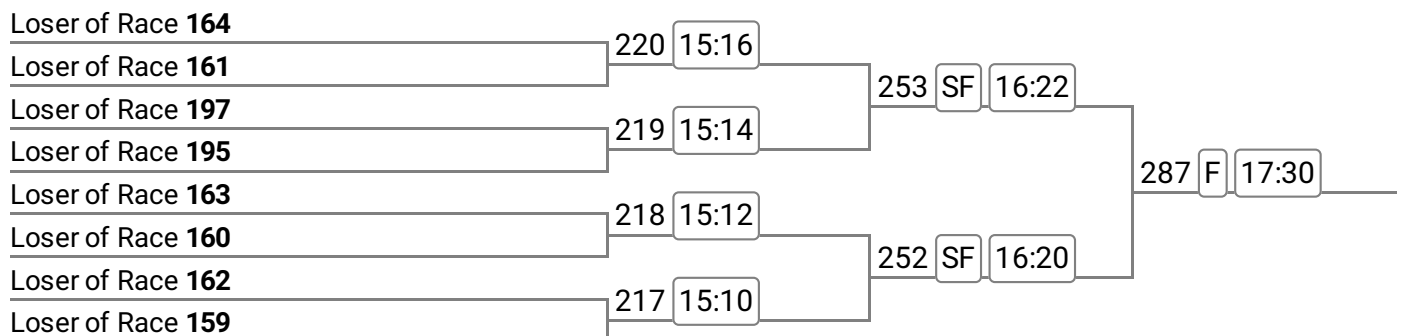

Event: 60 - W J15 4x+ PLATE

Sponsored by RBC Brewin Dolphin