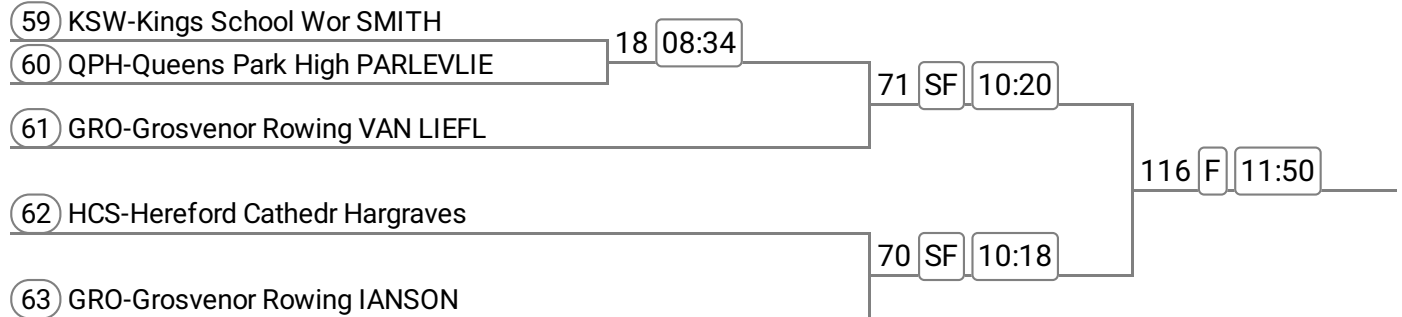

Sponsored by Shropshire Festivals

Event: 19 - W 2-

Sponsored by Wenlock Water

Event: 20 - Op MasD/E 2x

Sponsored by Dyke Yaxley Chartered Accountants

Division: Morning

Event: 21 - Op J17 2x

Sponsored by T C Homes