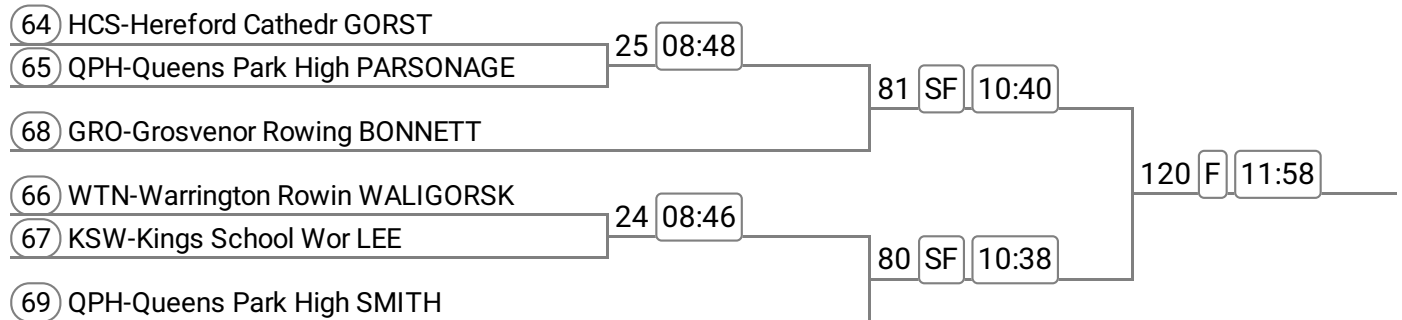

Event: 22 - Op J15 2x

Sponsored by Bentley IFA Ltd