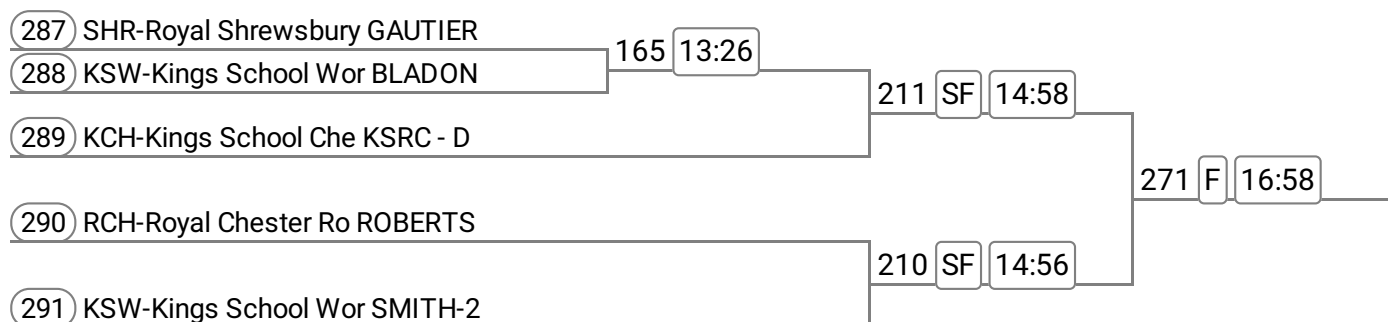

Event: 74 - W J14 2x

Sponsored by Kingsland Financial

Event: 75 - Op MasE/F/G 1x

Sponsored by Shrewsbury Optometry

Event: 76 - Op MasH 1x

Sponsored by Monks Estate Agents

Event: 77 - Op J17 1x

Sponsored by Wenlock Water