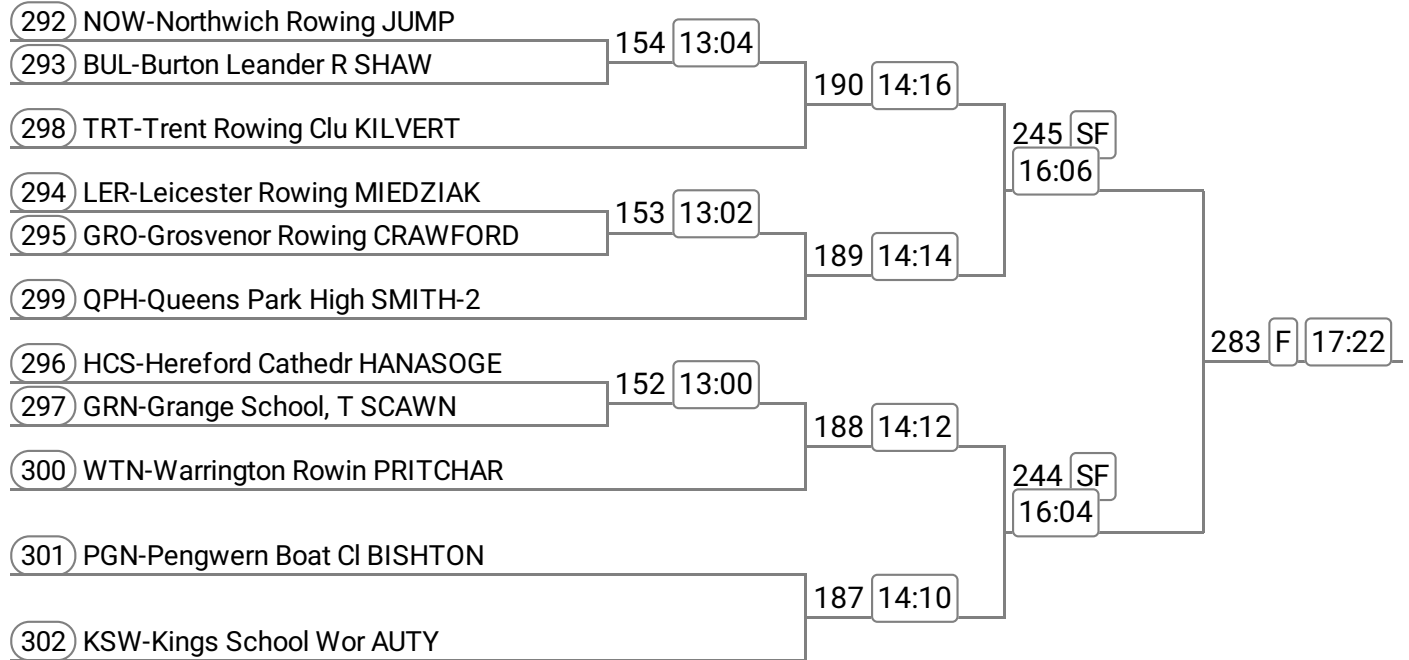

Division: Afternoon

Event: 78 - Op J15 1x

Sponsored by Carbon Earth Compost