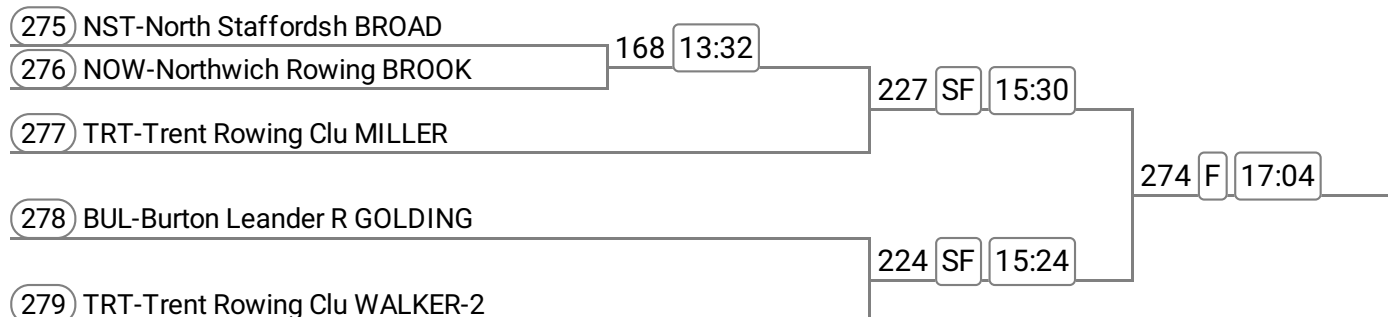

Division: Afternoon

Event: 74 - W J14 2x

Sponsored by Kingsland Financial