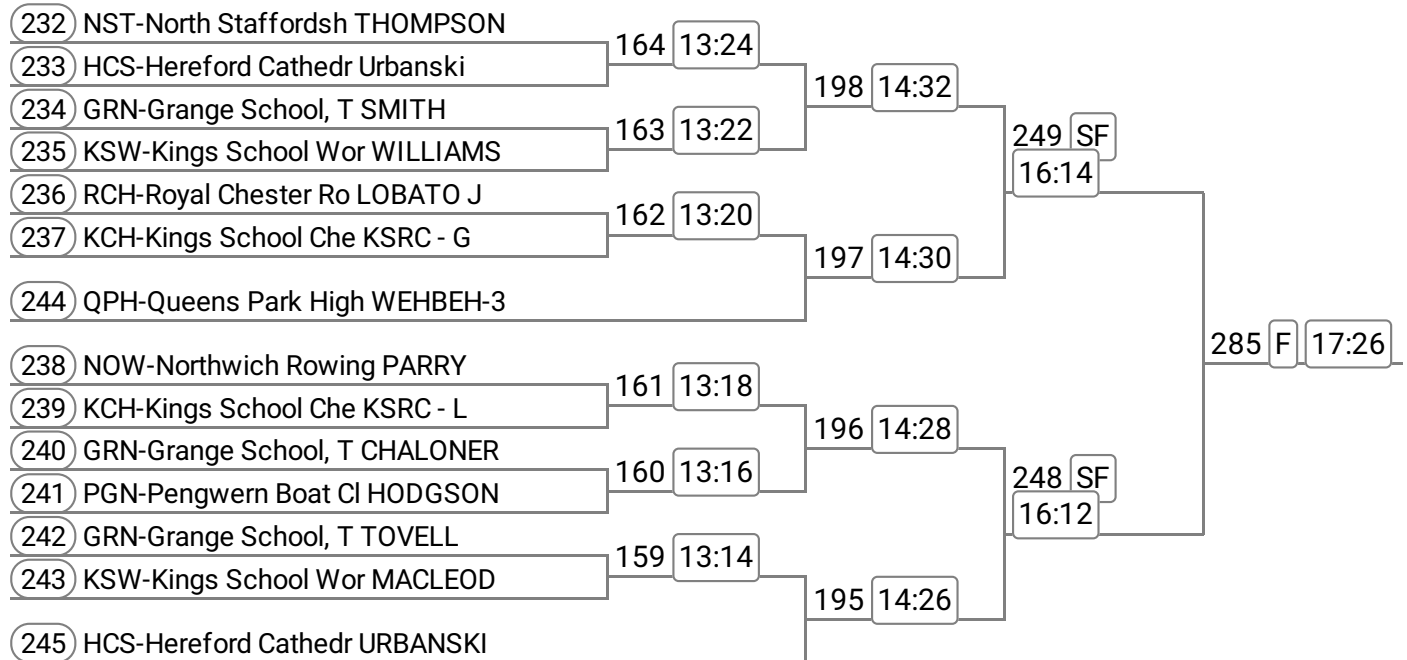

Division: Afternoon

Event: 57 - Op J14 4x+

Sponsored by Fodens Solicitors

Event: 58 - Op J14 4x+ PLATE

Sponsored by Fodens Solicitors

Division: Afternoon

Event: 59 - W J15 4x+

Sponsored by RBC Brewin Dolphin