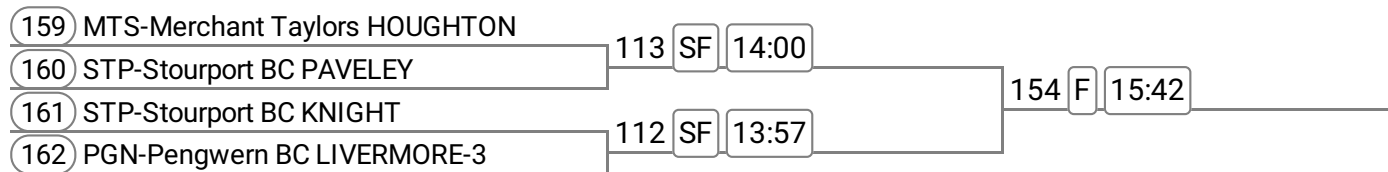

Division: PM

Event: 57 - W J15 2x **Band 2**

Sponsored by WR Davies Toyota