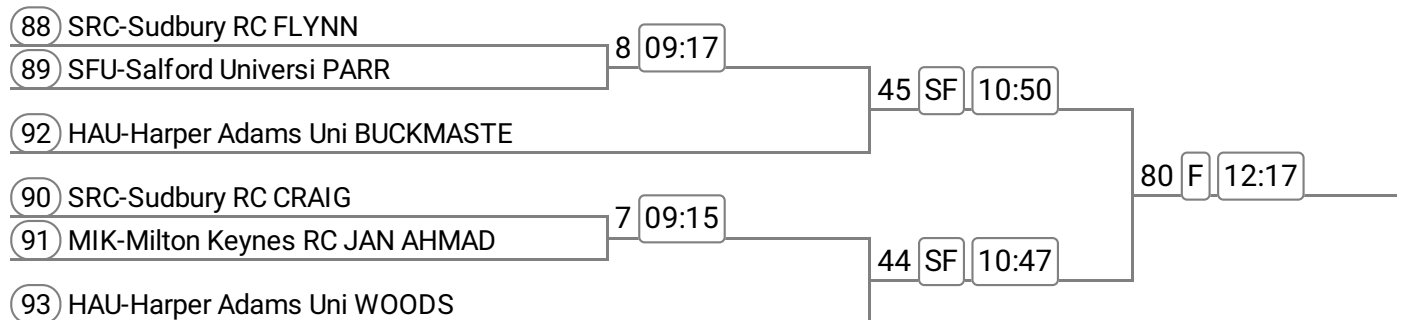

Event: 26 - Op 1x (Band 1)

Sponsored by WR Davies Toyota