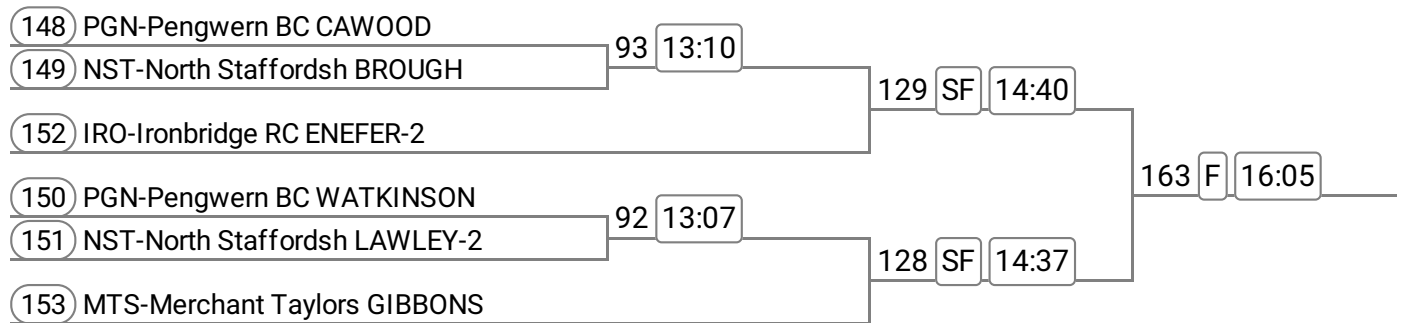

Event: 55 - W J17 2x

Sponsored by New Era Printing