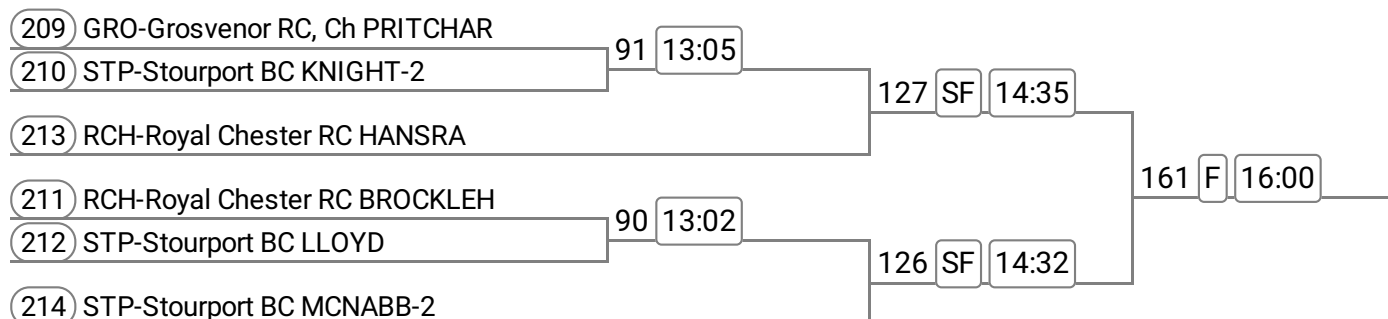

Event: 70 - W J13 1x

Sponsored by New Park House Dental Centre